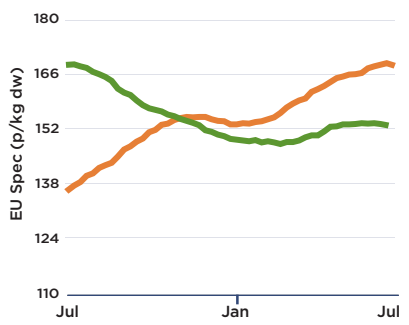

FINISHED CATTLE

Year-on-year comparison
 2017-2018
 2016-2017

FEED WHEAT

Year-on-year comparison

FINISHED LAMBS

Year-on-year comparison
 2017-2018
 2016-2017

OILSEED RAPE

Year-on-year comparison

FINISHED PIGS

Year-on-year comparison
 APP - 2017-2018
 APP - 2016-2017

POTATOES

Year-on-year comparison