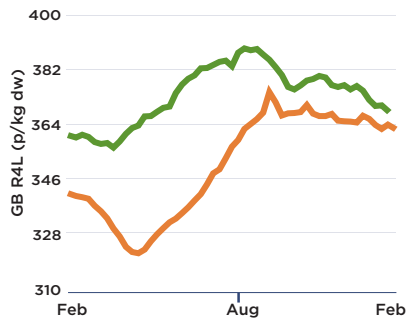

FINISHED CATTLE

Year-on-year comparison
 2017-2018
 2016-2017

FEED WHEAT

Year-on-year comparison

2017-2018
 2016-2017

FINISHED LAMBS

Year-on-year comparison
 2017-2018
 2016-2017

OILSEED RAPE

Year-on-year comparison

2017-2018
 2016-2017

FINISHED PIGS

Year-on-year comparison
 APP - 2017-2018
 APP - 2016-2017

POTATOES

Year-on-year comparison

2017-2018
 2016-2017

*No update available