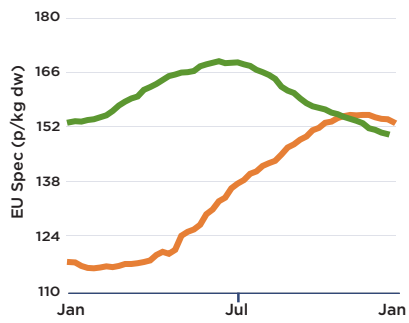

FINISHED CATTLE

Year-on-year comparison
 2017-2018
 2016-2017

FEED WHEAT

Year-on-year comparison

2017-2018
 2016-2017

FINISHED LAMBS

Year-on-year comparison
 2017-2018
 2016-2017

OILSEED RAPE

Year-on-year comparison

2017-2018
 2016-2017

FINISHED PIGS

Year-on-year comparison
 APP - 2017-2018
 APP - 2016-2017

POTATOES

Year-on-year comparison

2017-2018
 2016-2017

*No update available