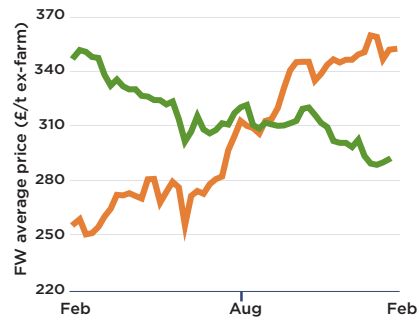

FINISHED CATTLE

Year-on-year comparison
 2017-2018
 2016-2017

FEED WHEAT

Year-on-year comparison

2017-2018
 2016-2017

FINISHED LAMBS

Year-on-year comparison
 2017-2018
 2016-2017

OILSEED RAPE

Year-on-year comparison

2017-2018
 2016-2017

FINISHED PIGS

Year-on-year comparison
 APP - 2017-2018
 APP - 2016-2017

POTATOES

Year-on-year comparison

2017-2018
 2016-2017

*No update available