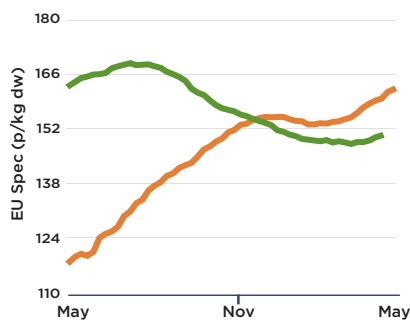

FINISHED CATTLE

Year-on-year comparison
 2017-2018
 2016-2017

FEED WHEAT

Year-on-year comparison

2017-2018
 2016-2017

FINISHED LAMBS

Year-on-year comparison
 2017-2018
 2016-2017

OILSEED RAPE

Year-on-year comparison

2017-2018
 2016-2017

FINISHED PIGS

Year-on-year comparison
 APP - 2017-2018
 APP - 2016-2017

POTATOES

Year-on-year comparison

2017-2018
 2016-2017