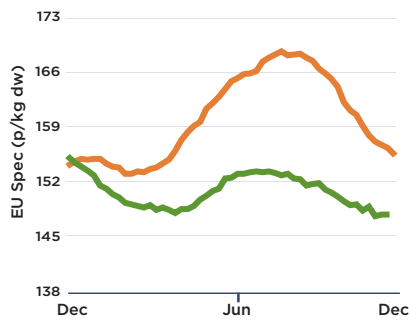

FINISHED CATTLE

Year-on-year comparison
 2017-2018
 2016-2017

FEED WHEAT

Year-on-year comparison

2017-2018
 2016-2017

FINISHED LAMBS

Year-on-year comparison
 2017-2018
 2016-2017

OILSEED RAPE

Year-on-year comparison

2017-2018
 2016-2017

FINISHED PIGS

Year-on-year comparison
 APP - 2017-2018
 APP - 2016-2017

POTATOES

Year-on-year comparison

2017-2018
 2016-2017