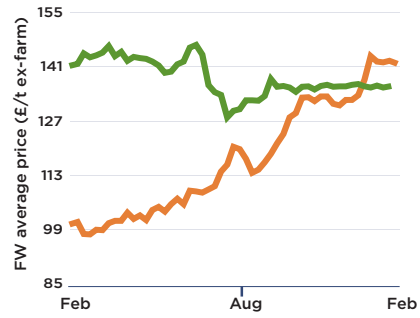

FINISHED CATTLE

Year-on-year comparison
 2017-2018
 2016-2017

FEED WHEAT

Year-on-year comparison

2017-2018
 2016-2017

FINISHED LAMBS

Year-on-year comparison
 2017-2018
 2016-2017

OILSEED RAPE

Year-on-year comparison

2017-2018
 2016-2017

FINISHED PIGS

Year-on-year comparison
 APP - 2017-2018
 APP - 2016-2017

POTATOES

Year-on-year comparison

2017-2018
 2016-2017

*No update available