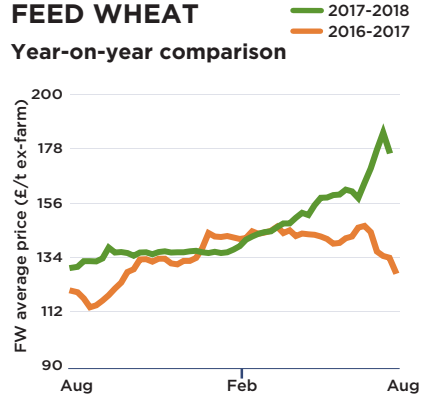

FINISHED CATTLE

Year-on-year comparison
 2017-2018
 2016-2017

FEED WHEAT

Year-on-year comparison

FINISHED LAMBS

Year-on-year comparison
 2017-2018
 2016-2017

OILSEED RAPE

Year-on-year comparison

FINISHED PIGS

Year-on-year comparison
 APP - 2017-2018
 APP - 2016-2017

POTATOES

Year-on-year comparison