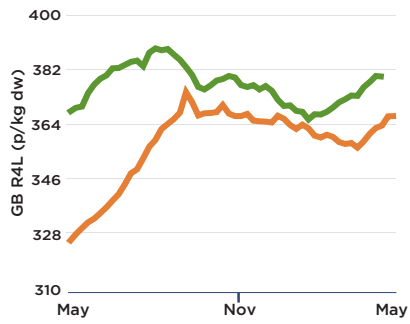

FINISHED CATTLE

Year-on-year comparison
 2017-2018
 2016-2017

FEED WHEAT

Year-on-year comparison

2017-2018
 2016-2017

FINISHED LAMBS

Year-on-year comparison
 2017-2018
 2016-2017

OILSEED RAPE

Year-on-year comparison

2017-2018
 2016-2017

FINISHED PIGS

Year-on-year comparison
 APP - 2017-2018
 APP - 2016-2017

POTATOES

Year-on-year comparison

2017-2018
 2016-2017