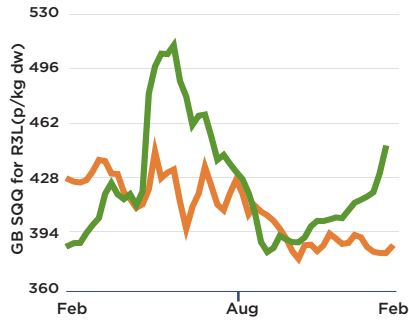

FINISHED CATTLE

Year-on-year comparison
 2017-2018
 2016-2017

FEED WHEAT

Year-on-year comparison

2017-2018
 2016-2017

FINISHED LAMBS

Year-on-year comparison
 2017-2018
 2016-2017

OILSEED RAPE

Year-on-year comparison

2017-2018
 2016-2017

FINISHED PIGS

Year-on-year comparison
 APP - 2017-2018
 APP - 2016-2017

POTATOES

Year-on-year comparison

2017-2018
 2016-2017

*No update available